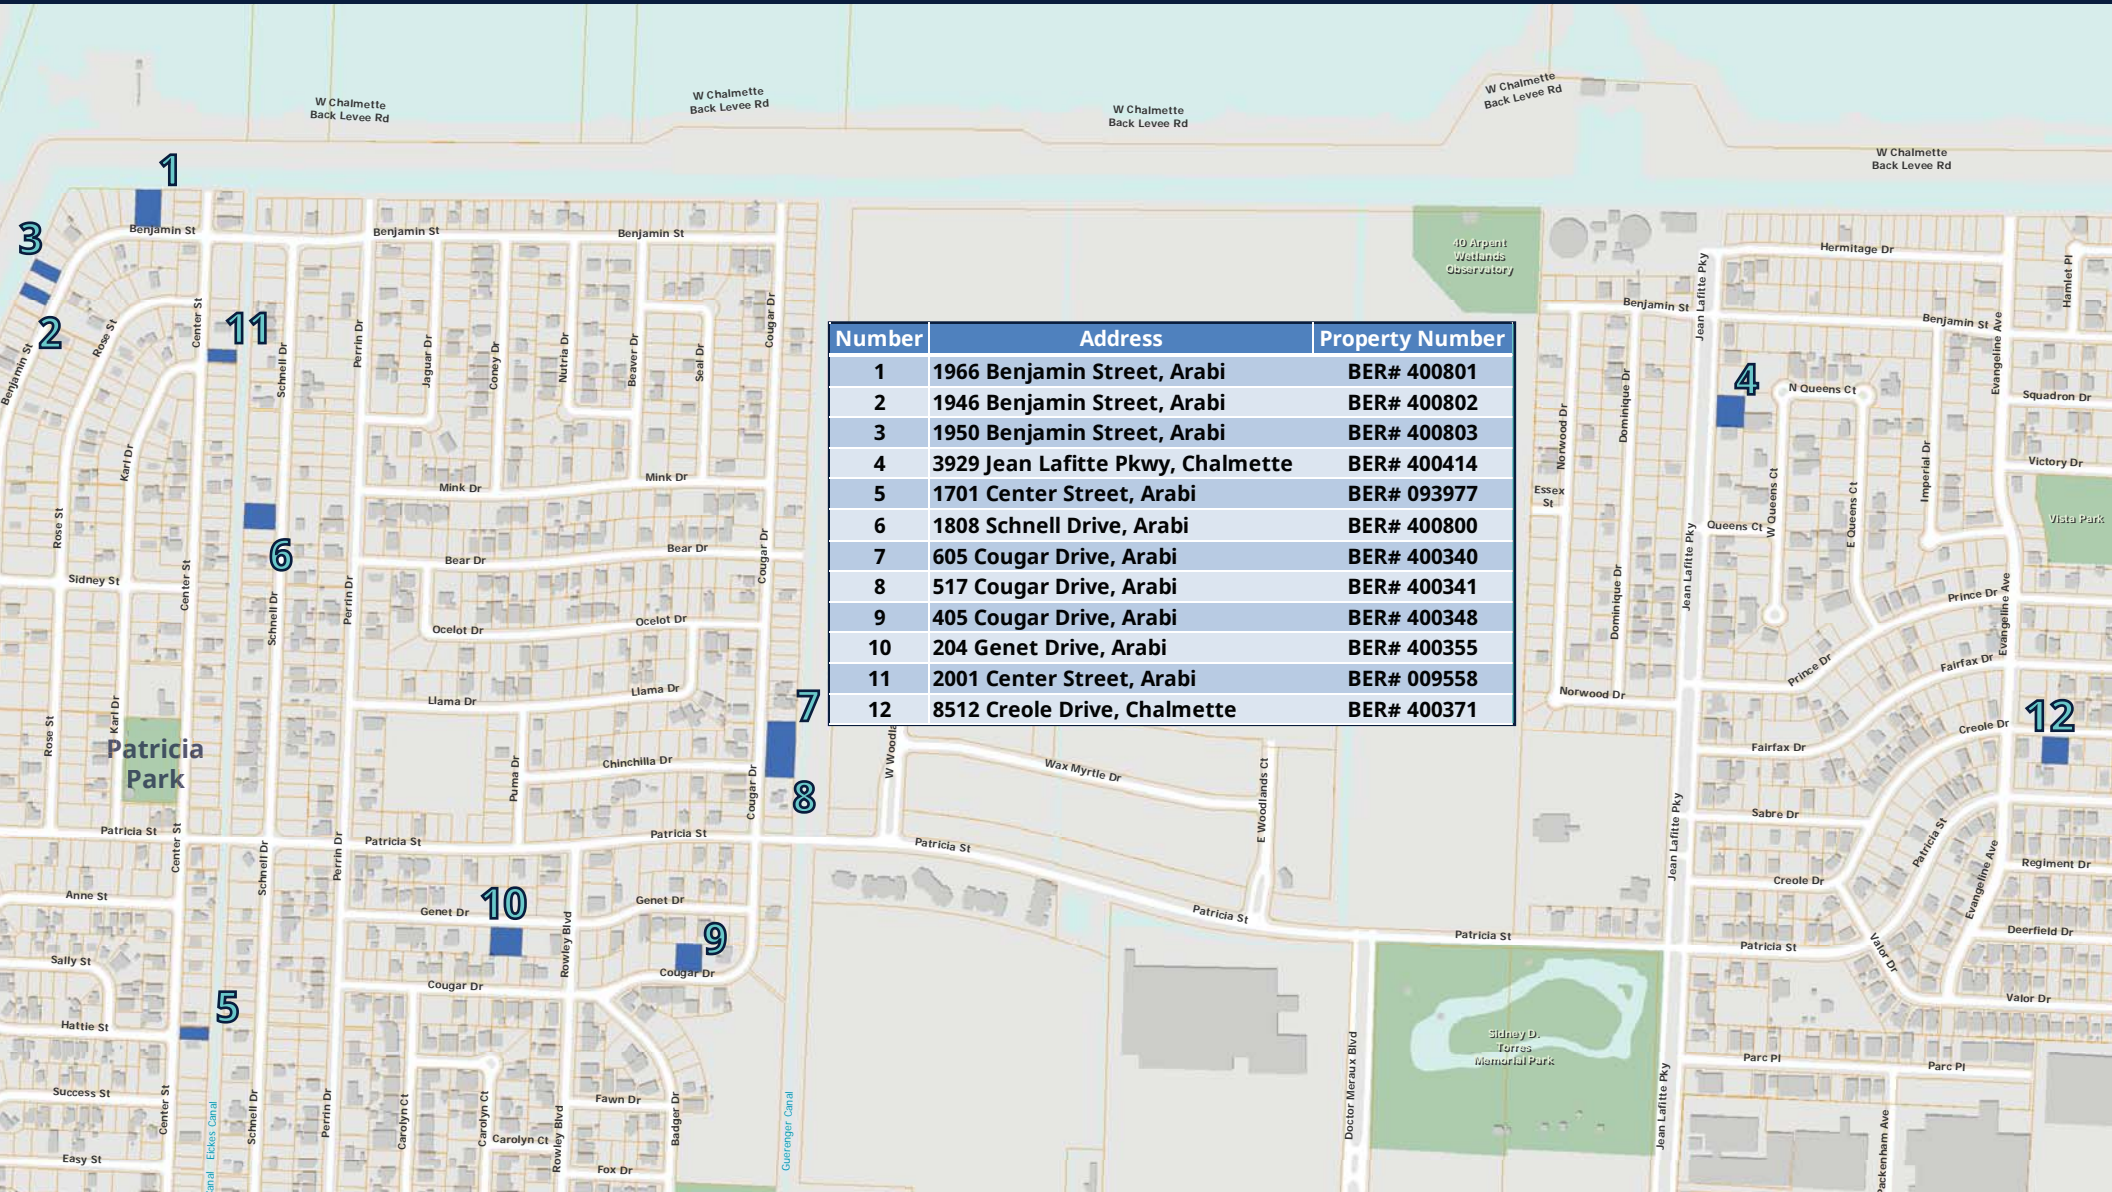

Buy and Build Development Lots

Buy, Design, and Build to Builder Bundle Standards

Number	Address	Property Number
1	1966 Benjamin Street, Arabi	BER# 400801
2	1946 Benjamin Street, Arabi	BER# 400802
3	1950 Benjamin Street, Arabi	BER# 400803
4	3929 Jean Lafitte Pkwy, Chalmette	BER# 400414
5	1701 Center Street, Arabi	BER# 093977
6	1808 Schnell Drive, Arabi	BER# 400800
7	605 Cougar Drive, Arabi	BER# 400340
8	517 Cougar Drive, Arabi	BER# 400341
9	405 Cougar Drive, Arabi	BER# 400348
10	204 Genet Drive, Arabi	BER# 400355
11	2001 Center Street, Arabi	BER# 009558
12	8512 Creole Drive, Chalmette	BER# 400371